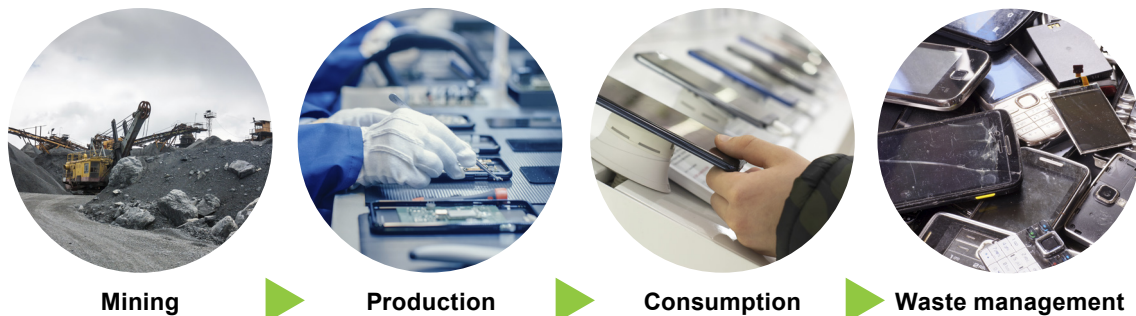

Use of natural resources increases, pace of consumption of smart devices unsustainable

The life cycle of digital products is short

Products contain more and more different metals, which makes recycling difficult

Accelerating consumption increases the environmental impact at all stages of the production chain

Sustainable design saves materials, energy and reduces the amount of waste

Sustainable design + sustainable production = sustainable consumption