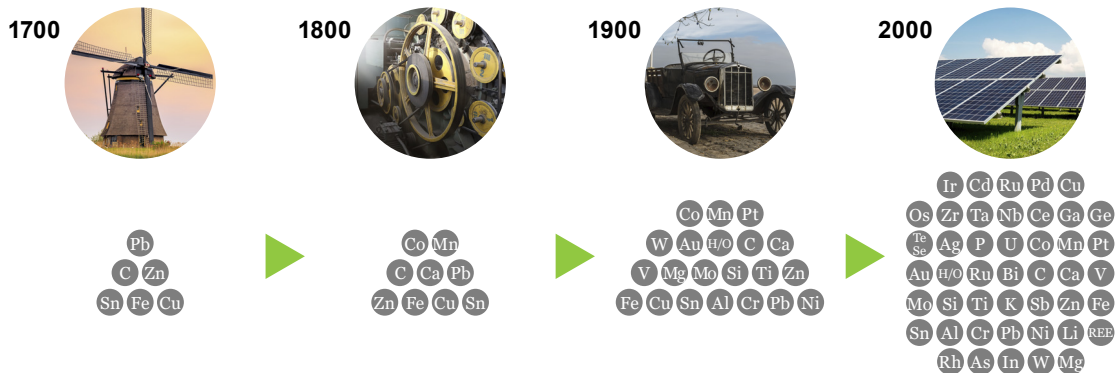

Use of natural resources increases, pace of consumption of smart devices unsustainable

The life cycle of digital products is short

Products contain more and more different metals, which makes recycling difficult

Accelerating consumption increases the environmental impact at all stages of the production chain

Sustainable design saves materials, energy and reduces the amount of waste

Sustainable design + sustainable production = sustainable consumption