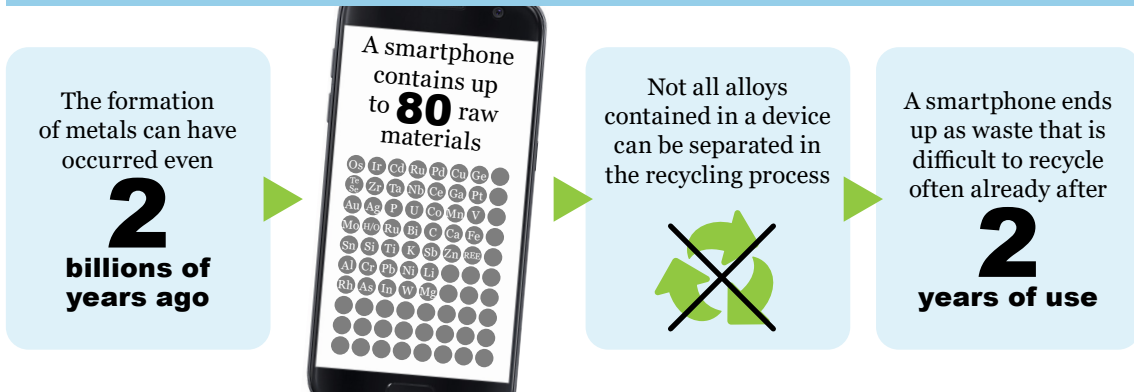

Use of natural resources increases, pace of consumption of smart devices unsustainable

The life cycle of digital products is short

Products contain more and more different metals, which makes recycling difficult

Accelerating consumption increases the environmental impact at all stages of the production chain

Sustainable design saves materials, energy and reduces the amount of waste

Sustainable design + sustainable production = sustainable consumption